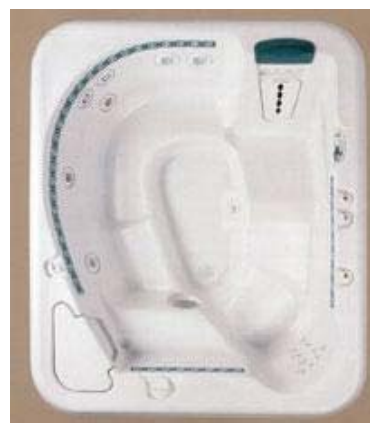

Electrical: 110v 20amp, Convertible to 220v 50amp

Features: JetStream Jet, Soothing 7 Jets, Spinning Jets, Adjustable Therapy Jets, 3 New

30 Sq. Ft Filters, New Insulated spa cover with tie-downs

Condition: Very Good. EverWood skirting

Price: \$1,695 Pick-Up \$1,895 with Local Delivery

Factory Overview

2000 Hot Spring Sovereign

IQ4B1863

Blue Quarite Surface, Redwood Skirt

6'8" x 7'9" x 33"

355 Gallon capacity

Electrical: 110v 20amp or 230v 50amp

Features: MotoMassage Jet, Soothing 7 Jets, Jet Cluster Therapy Seat, Spinning Jet,

Adjustable Therapy Jets, Lounger, 3 new 30 Sq. Ft. Filters, New Insulated spa cover with tie-downs

Condition: Good

Price: \$2,195 Pick-Up \$2,395 with Local Delivery